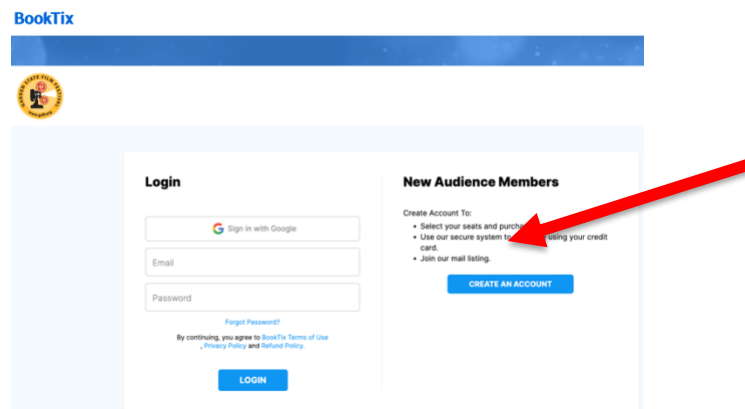

# HOW DO I CREATE A BOOKTIX ACCOUNT?

Creating a BookTix account will allow you to view all your tickets, items, packages, and donations placed for the organization in one location.

## STEP 1: CUSTOMER SITE

To begin, go to

<https://gsff.booktix.com/>

## STEP 2: LOGIN

Click the **person icon** on the top right of the screen, then click **Login**.

## STEP 3: CREATE AN ACCOUNT

Under New Audience Members, Click **CREATE AN ACCOUNT**